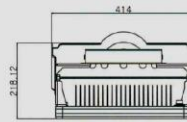

SES Lighting

LED FLOOD LIGHTS
400W

Lumicube 400 Watt LED

Power Consumption	400 W
Voltage Range	90~305 Vac
Beam Angle	15° / 40° / 65°
Total Luminous Flux	15° : 39,270 lm
	40° : 37,345 lm
	65° : 36,960 lm
Luminous Efficiency	15° : 102 lm/W
	40° : 97 lm/W
	65° : 96 lm/W
CRI	>75
Color Temp.	3,000 K / 5,000 K
Operating temp.	-40°C ~ 50°C
Size	414 × 482 × 218 mm (including bracket)
Weight	FIXTURE : 12.8kg
	SMPS : 4.5kg
IP	66