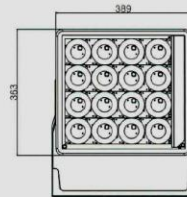

SES Lighting

LED FLOOD LIGHTS
400W

Lumicube 400 Watt LED

Power Consumption	400 W
Voltage Range	90~305 Vac
Beam Angle	15° / 40° / 65°
Total Luminous Flux	15° : 39,270 lm
	40° : 37,345 lm
	65° : 36,960 lm
Luminous Efficiency	15° : 102 lm/W
	40° : 97 lm/W
	65° : 96 lm/W
CRI	>75
Color Temp.	3,000 K / 5,000 K
Operating temp.	-40°C ~ 50°C
Size	414 × 482 × 218 mm (including bracket)
Weight	FIXTURE : 12.8kg
	SMPS : 4.5kg
IP	66