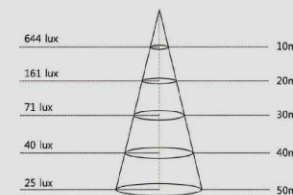

SES Lighting

LED FLOOD LIGHTS
400W

Lumicube 400 Watt LED

Power Consumption	400 W
Voltage Range	90~305 Vac
Beam Angle	15° / 40° / 65°
Total Luminous Flux	15° : 39,270 lm
	40° : 37,345 lm
	65° : 36,960 lm
Luminous Efficiency	15° : 102 lm/W
	40° : 97 lm/W
	65° : 96 lm/W
CRI	>75
Color Temp.	3,000 K / 5,000 K
Operating temp.	-40°C ~ 50°C
Size	414 × 482 × 218 mm (including bracket)
Weight	FIXTURE : 12.8kg
	SMPS : 4.5kg
IP	66

Beam Angle : 15°

Beam Angle : 40°

Beam Angle : 65°