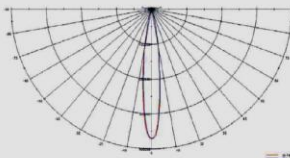

SES Lighting

LED FLOOD LIGHTS
400W

Lumicube 400 Watt LED

Power Consumption	400 W
Voltage Range	90~305 Vac
Beam Angle	15° / 40° / 65°
Total Luminous Flux	15° : 39,270 lm
	40° : 37,345 lm
	65° : 36,960 lm
Luminous Efficiency	15° : 102 lm/W
	40° : 97 lm/W
	65° : 96 lm/W
CRI	>75
Color Temp.	3,000 K / 5,000 K
Operating temp.	-40°C ~ 50°C
Size	414 × 482 × 218 mm (including bracket)
Weight	FIXTURE : 12.8kg
	SMPS : 4.5kg
IP	66

Beam Angle : 15°

Beam Angle : 40°

Beam Angle : 65°