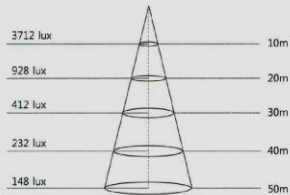

SES Lighting

LED FLOOD LIGHTS
400W

Lumicube 400 Watt LED

Power Consumption	400 W
Voltage Range	90~305 Vac
Beam Angle	15° / 40° / 65°
Total Luminous Flux	15° : 39,270 lm
	40° : 37,345 lm
	65° : 36,960 lm
Luminous Efficiency	15° : 102 lm/W
	40° : 97 lm/W
	65° : 96 lm/W
CRI	>75
Color Temp.	3,000 K / 5,000 K
Operating temp.	-40°C ~ 50°C
Size	414 × 482 × 218 mm (including bracket)
Weight	FIXTURE : 12.8kg
	SMPS : 4.5kg
IP	66

Beam Angle : 15°

Beam Angle : 40°

Beam Angle : 65°