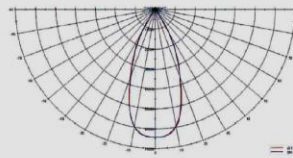

SES Lighting

LED FLOOD LIGHTS
400W

Lumicube 400 Watt LED

Power Consumption	400 W
Voltage Range	90~305 Vac
Beam Angle	15° / 40° / 65°
Total Luminous Flux	15° : 39,270 lm
	40° : 37,345 lm
	65° : 36,960 lm
Luminous Efficiency	15° : 102 lm/W
	40° : 97 lm/W
	65° : 96 lm/W
CRI	>75
Color Temp.	3,000 K / 5,000 K
Operating temp.	-40°C ~ 50°C
Size	414 × 482 × 218 mm (including bracket)
Weight	FIXTURE : 12.8kg
	SMPS : 4.5kg
IP	66

Beam Angle : 15°

Beam Angle : 40°

Beam Angle : 65°